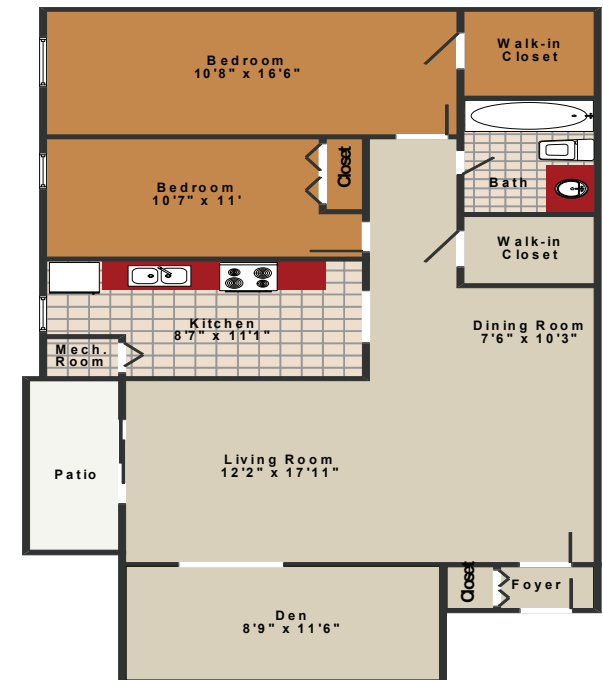

Two Bedroom/One Bath 900 sqft

Rent: $ _____

Deposit: $ _____